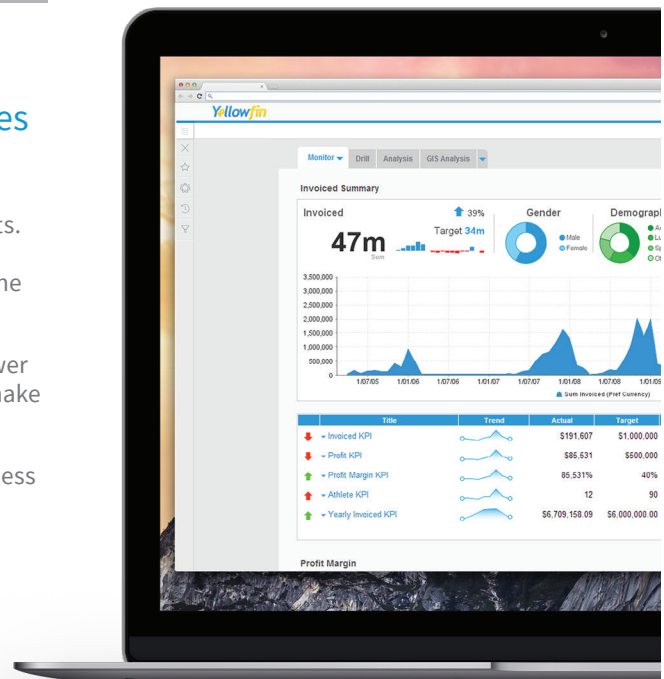

Yellowfin

Introducing Yellowfin

Yellowfin is a Business Intelligence platform that makes discovering and sharing insights easy.

You expect your Business Intelligence (BI) solution to convert data into insights. However, finding insights is only half the puzzle. Data-driven insights are only valuable when shared. Empower the right people to take the right action, at the right time, with Yellowfin.

Transform your data into rich visualizations and interactive dashboards. Answer your organization's most important questions. Then share, collaborate and make data-driven decisions with Yellowfin.

Yellowfin is a modern BI platform that empowers business analysts and business users to work together. Yellowfin makes data more accessible, valuable and actionable - for everyone.

Loved by

Yellowfin overview

Yellowfin helps you solve the broadest range of BI use cases in a single governed platform.

Connect to anything

Connect to databases, spreadsheets, cubes, Big Data or your favourite Web apps.

Storyboard

Tell compelling interactive stories with your data.

Smart Tasks

Assign tasks to streamline analytic content requests & data quality issues.

Enterprise Reporting

Distribute sophisticated reports with broadcasts & alerts.